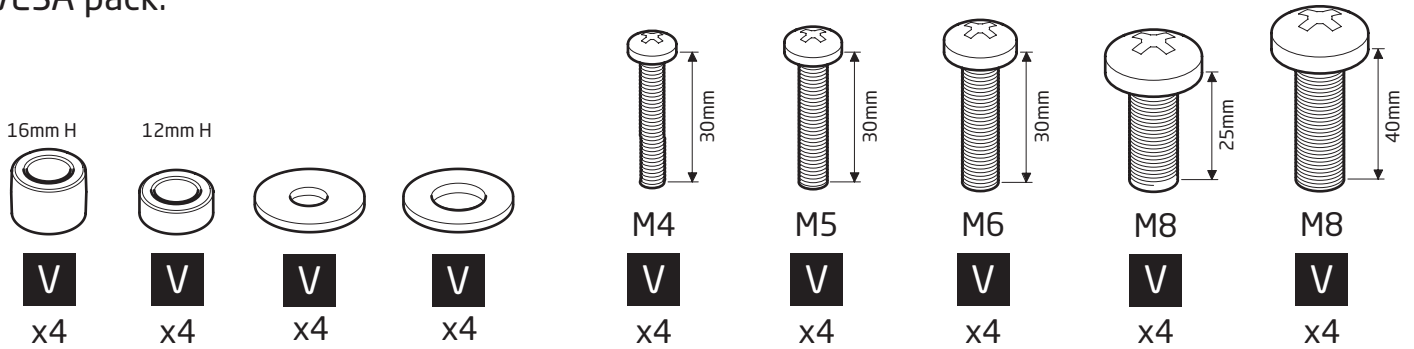

13

14

Hinge adjustments to align door

16

17

18

Continue for UNIFIT TV BRACKET assembly instructions (ITEM SOLD SEPARATELY)

VESA pack.