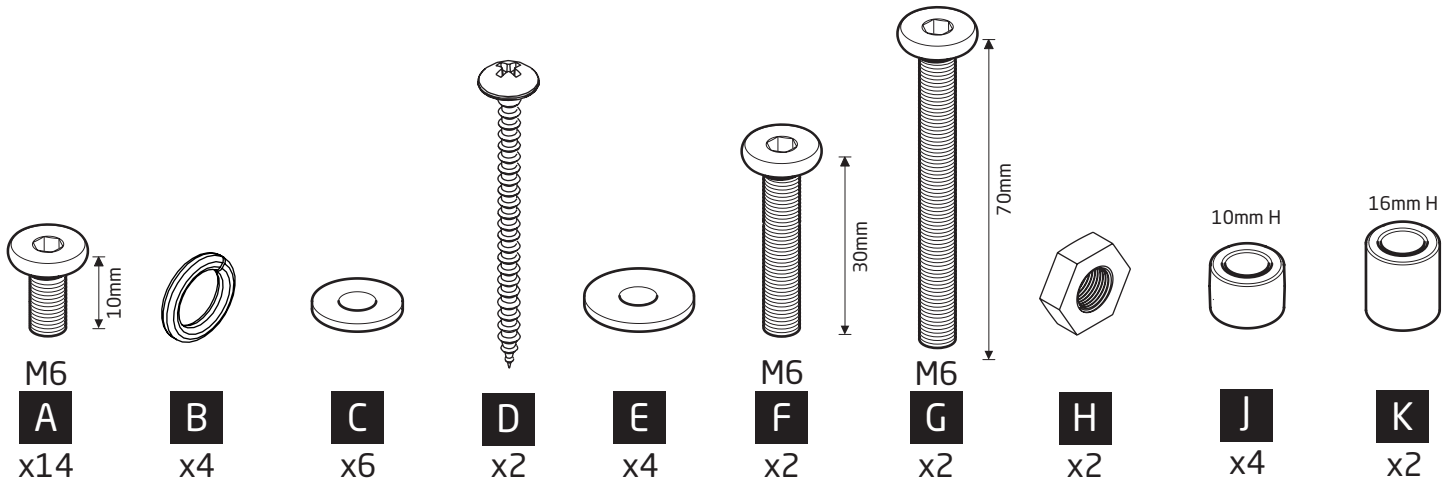

13

14

Hinge adjustments to align door

16

17

18

Continue for UNIFIT TV BRACKET assembly instructions (ITEM SOLD SEPARATELY)

VESA pack.