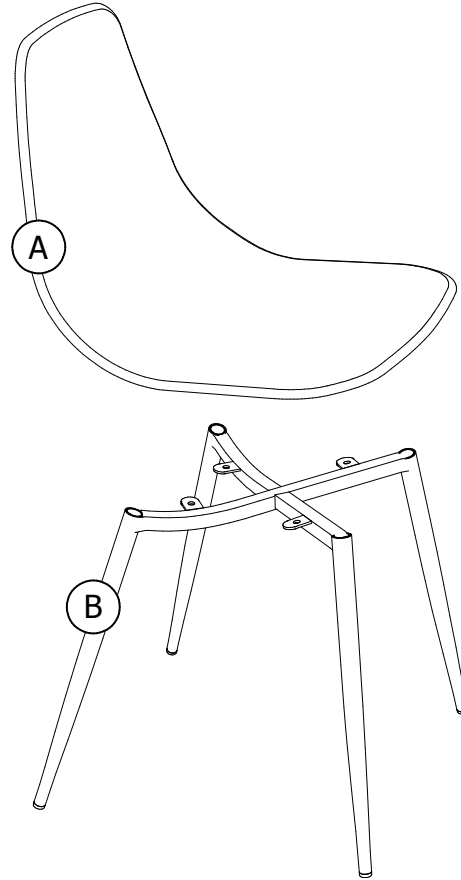

copley

plastic dining chair

style # C005501T (black)

dpci # 249-02-3797

X 2

Weight limit: 250lbs / 113kgs

>> assembly instructions (B34C005501T00 - 260306 - W)

Congratulations on your latest Target purchase.

table of contents

introduction	2
hardware	4
parts list	5
assembly	6 - 7

hardware

Hardware Pack# **TC005501-00**

(H1) X 8
M6 bolt

(H2) X 1
Allen Key

ITEM	DESCRIPTION	QUANTITY
------	-------------	----------

A	seat	1
B	leg	1

step 1

(H1) X 4
M6 bolt

step 2

Repeat the same step for the second chair.
Your chairs are now ready for use!